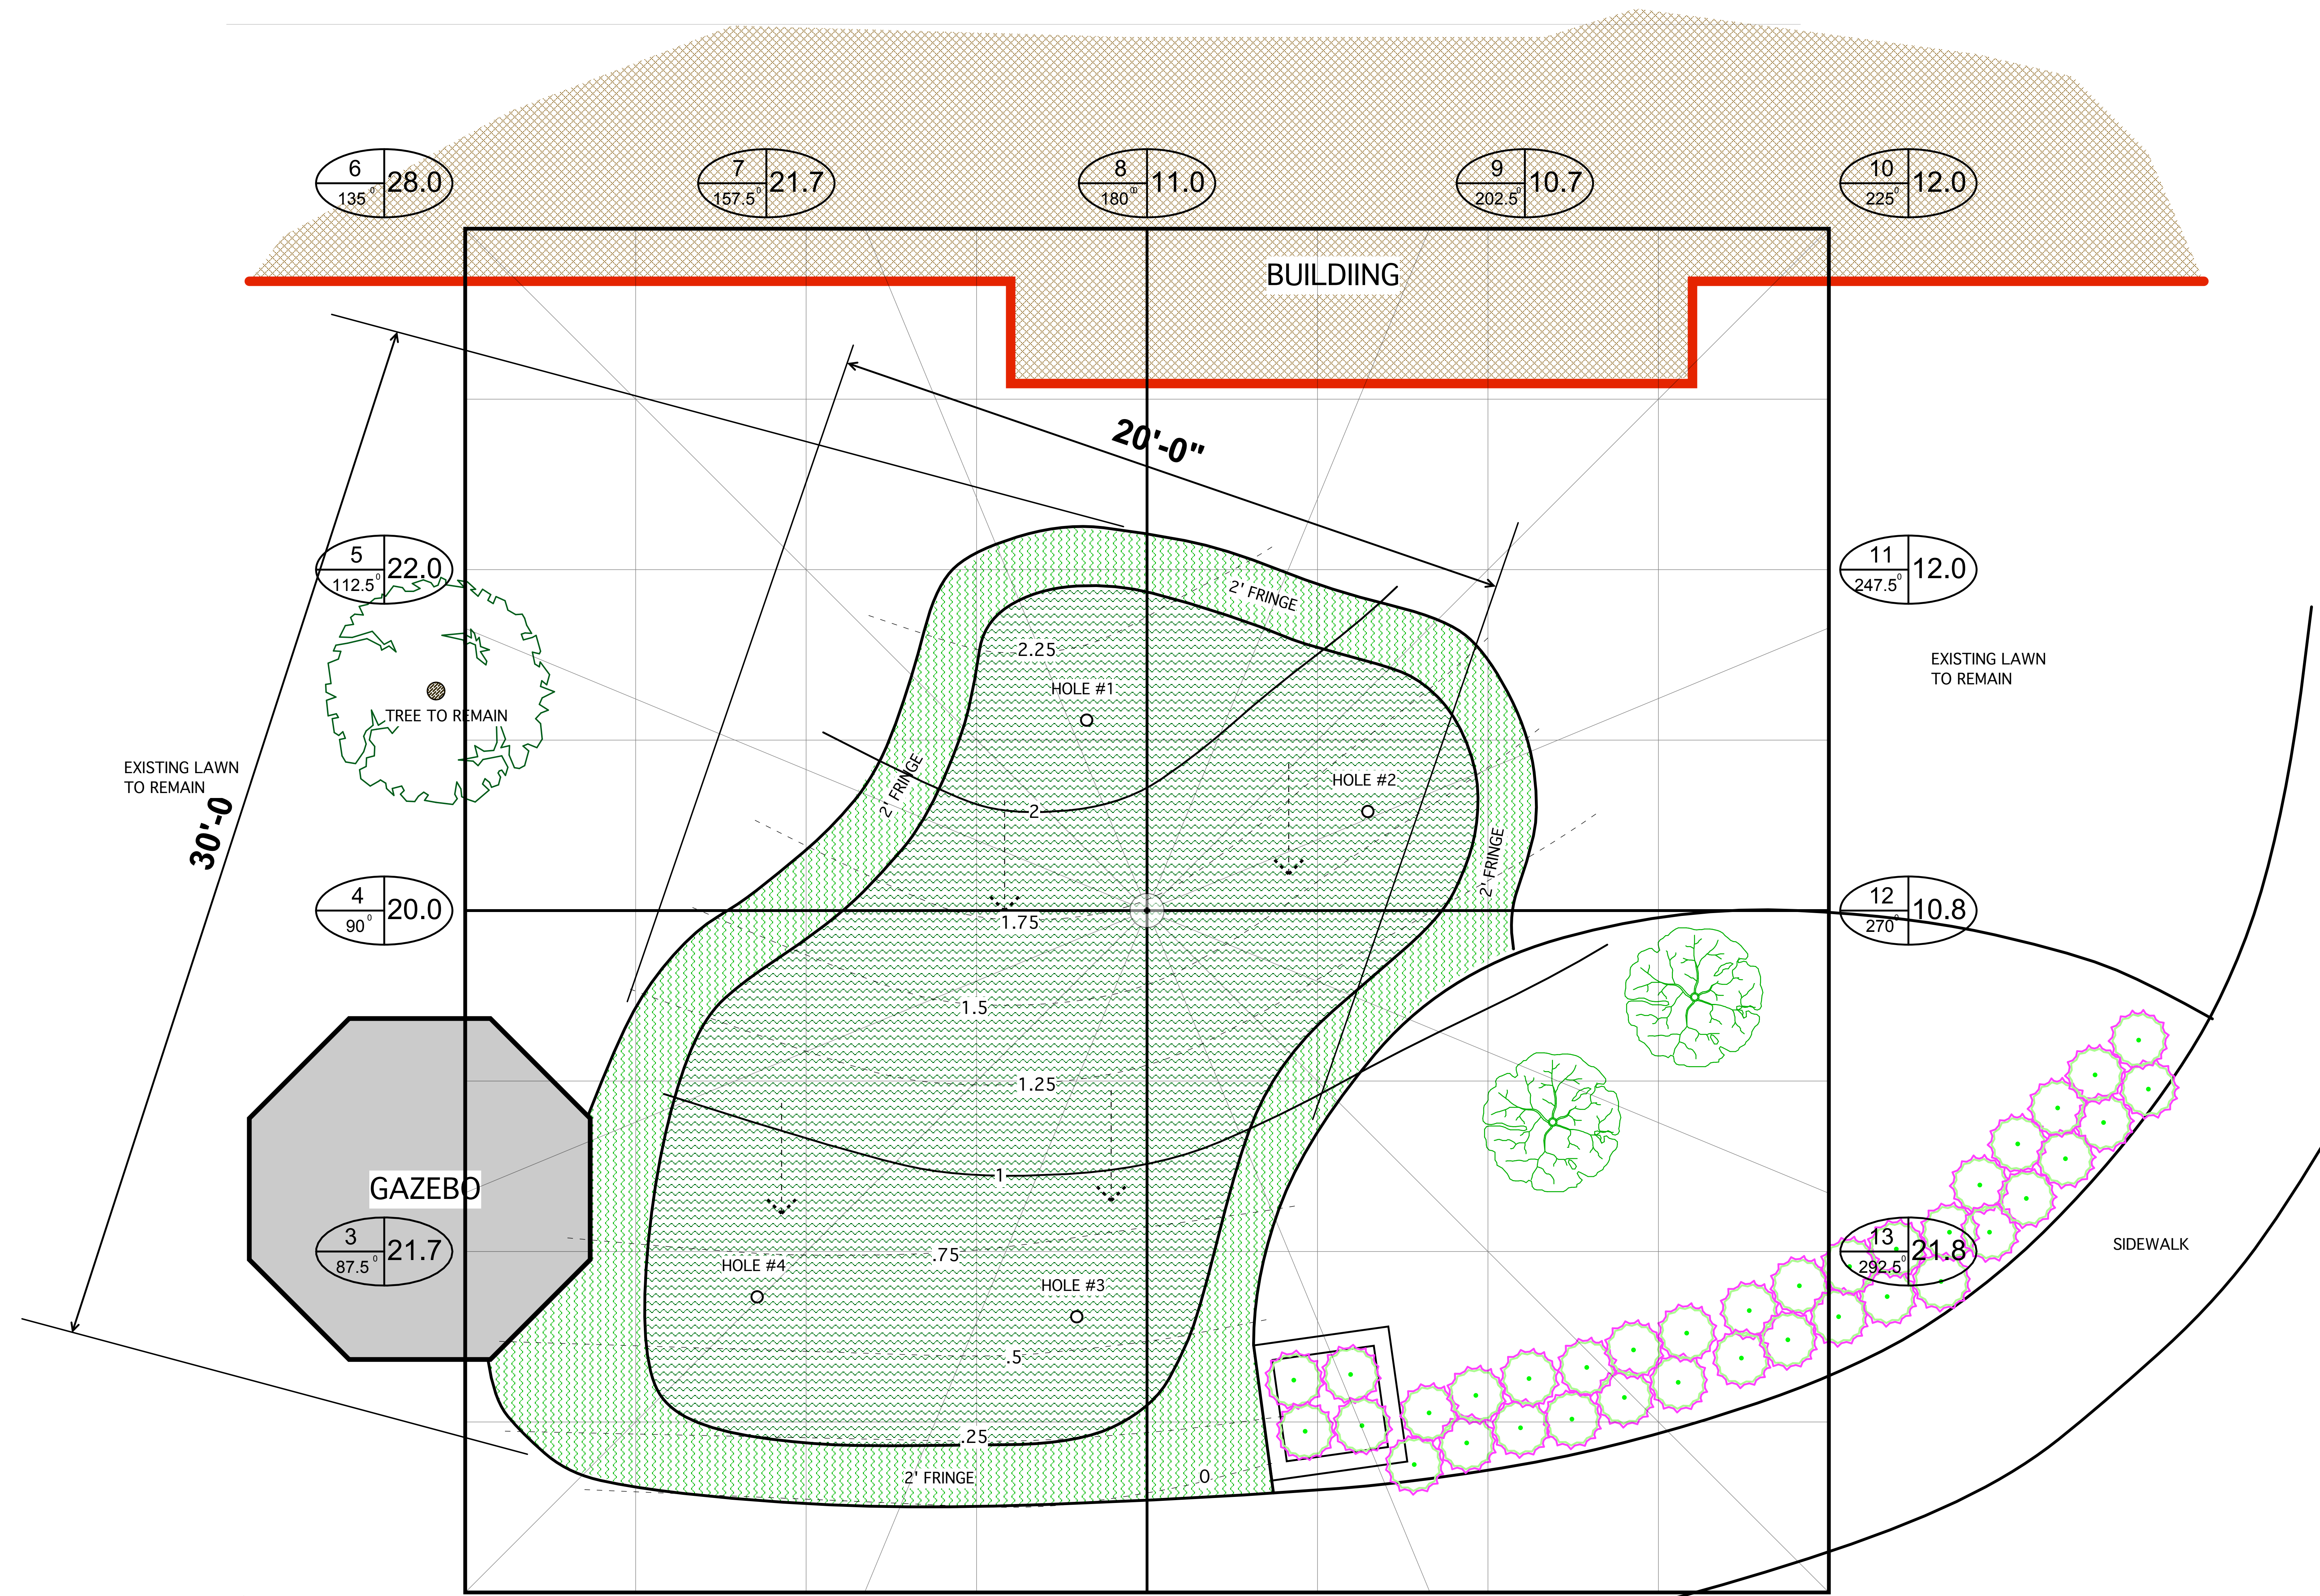

Southwest Greens
Nashville

8110 Victory Trail
Brentwood, Tennessee
37027

(615) 984-4246

Putting Green For:
Belmont Village
4206 Summer Place
Nashville, Tennessee

DESIGNER: RB
DRAWN BY: R.B.
DATE: 8/16/2010
REVISION: xxxxxxxx
SCALE: AS NOTED

PG-1

KEY

STATION OF DEGREES	EDGE OF COLLAR
--------------------	----------------

○ PROPOSED PIN LOCATIONS-
Final locations and quantity to be
determined during construction process

Putting Green Plan

0 8 16
SCALE IN FEET

LEGEND

--- SLOPE